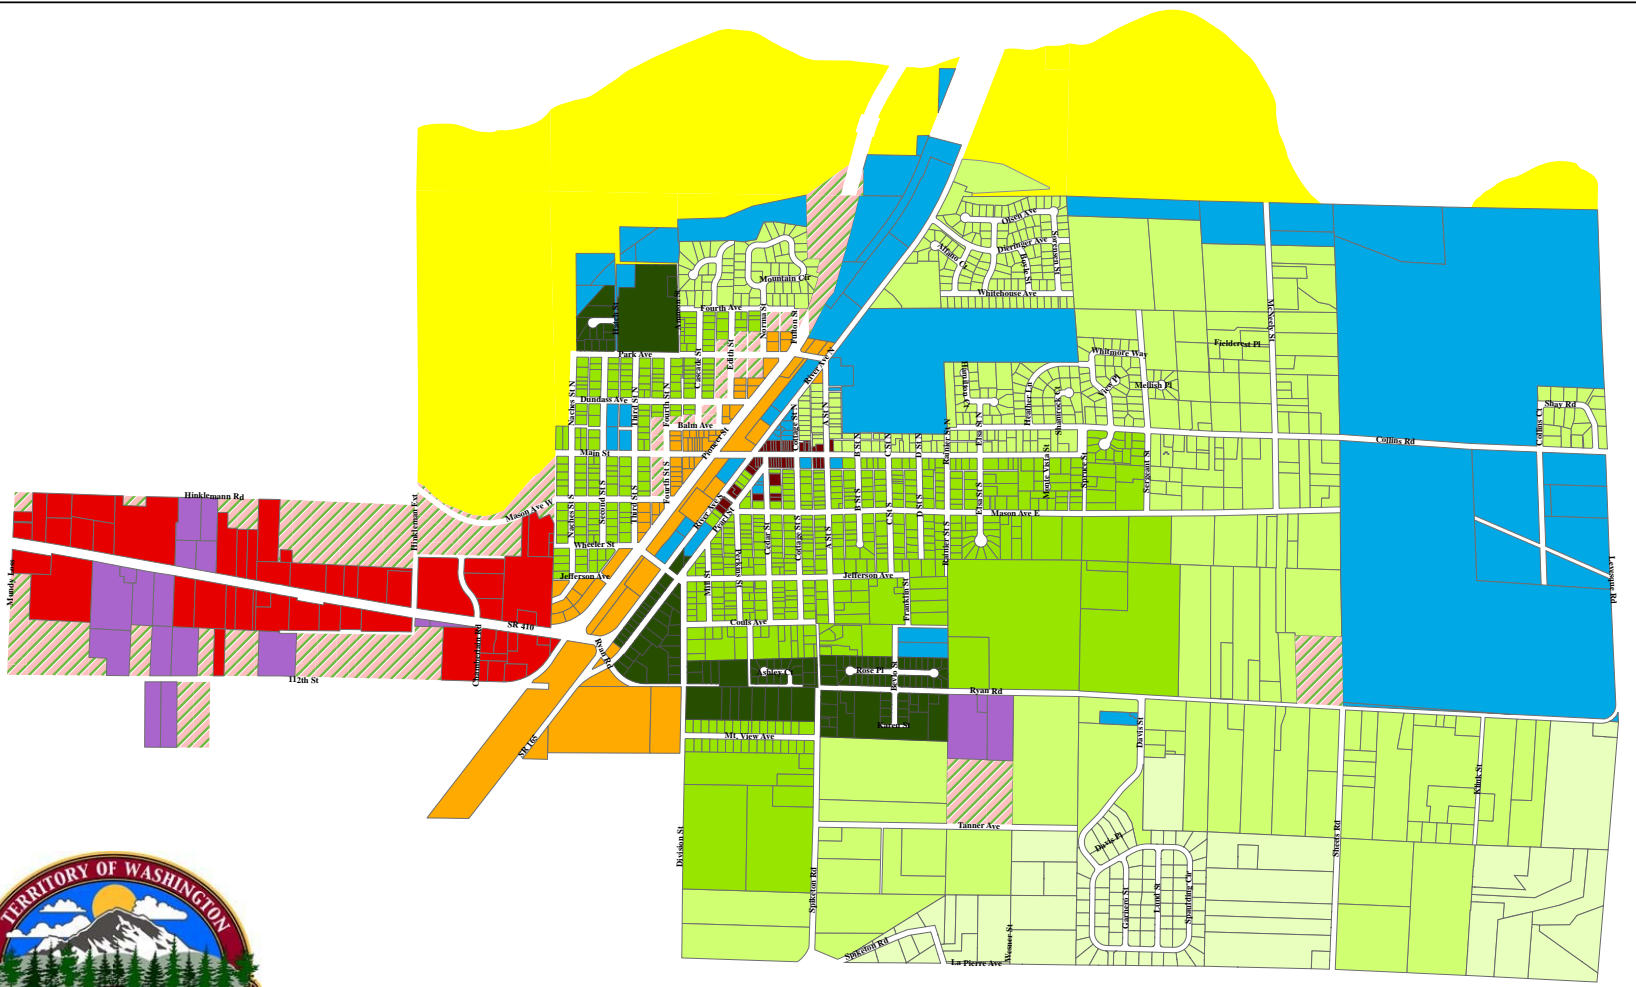

City of Buckley Zoning Map (adopted 2008)

Zoning Legend

-  CC
-  GC
-  HC
-  HDR
-  LI
-  NMU
-  P
-  R-20,000
-  R-6,000
-  R-8,000
-  S

0 1,800 3,600 7,200 Feet

Created by Suraiya Rashid, Associate City Planner
5/14/09